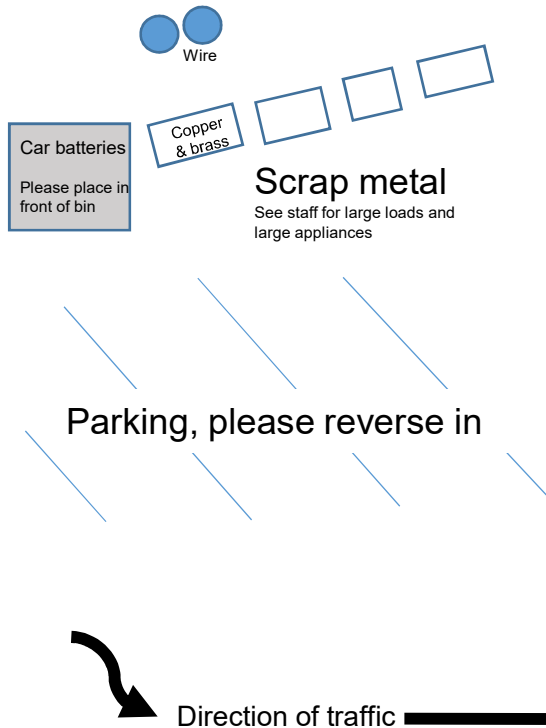

4400 Otter Bay Rd
 Phone: 250 629 6962
 Hours
 All year: Tues, Thurs, Sat: 10 am to 3 pm
 Jun through Sept: Fri 10 am to 3 pm

Storage area for recyclables- staff only

Bike shop
Open Saturdays 10 am - 3 pm

Forklift zone - Staff only!

Parking

Lightbulbs & Smoke Alarms must be handed to staff

Paint and paint aerosol must be collected from your vehicle by depot staff

Large appliances subject to \$25 drop off fee – check with staff before dropping off