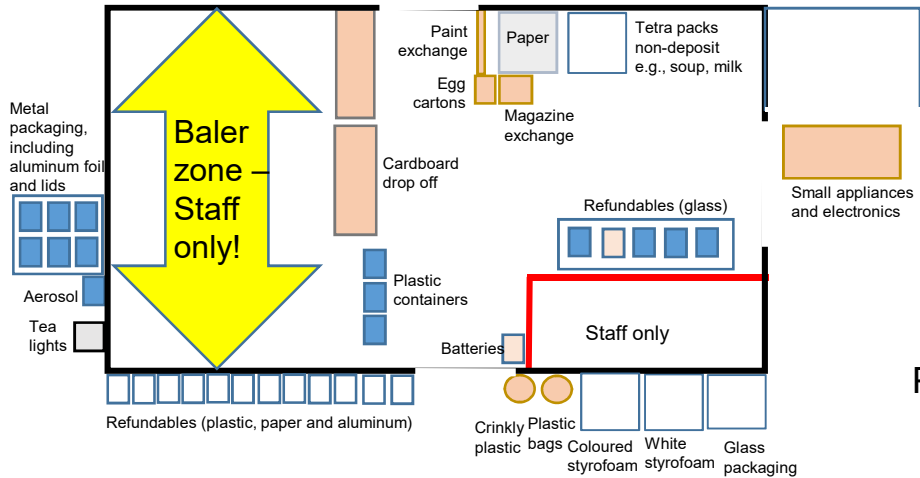

Forklift zone - Staff only!

Parking

Lightbulbs & Smoke Alarms must be handed to staff

Paint and paint aerosol must be collected from your vehicle by depot staff

Large appliances subject to \$25 drop off fee – check with staff before dropping off